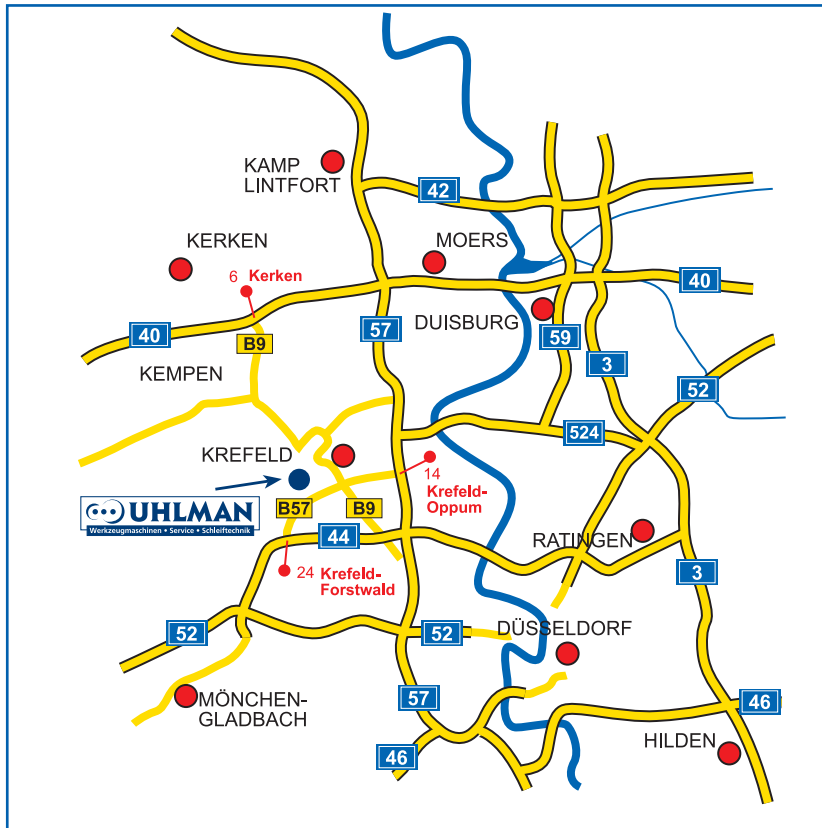

How to get to us – directions map.